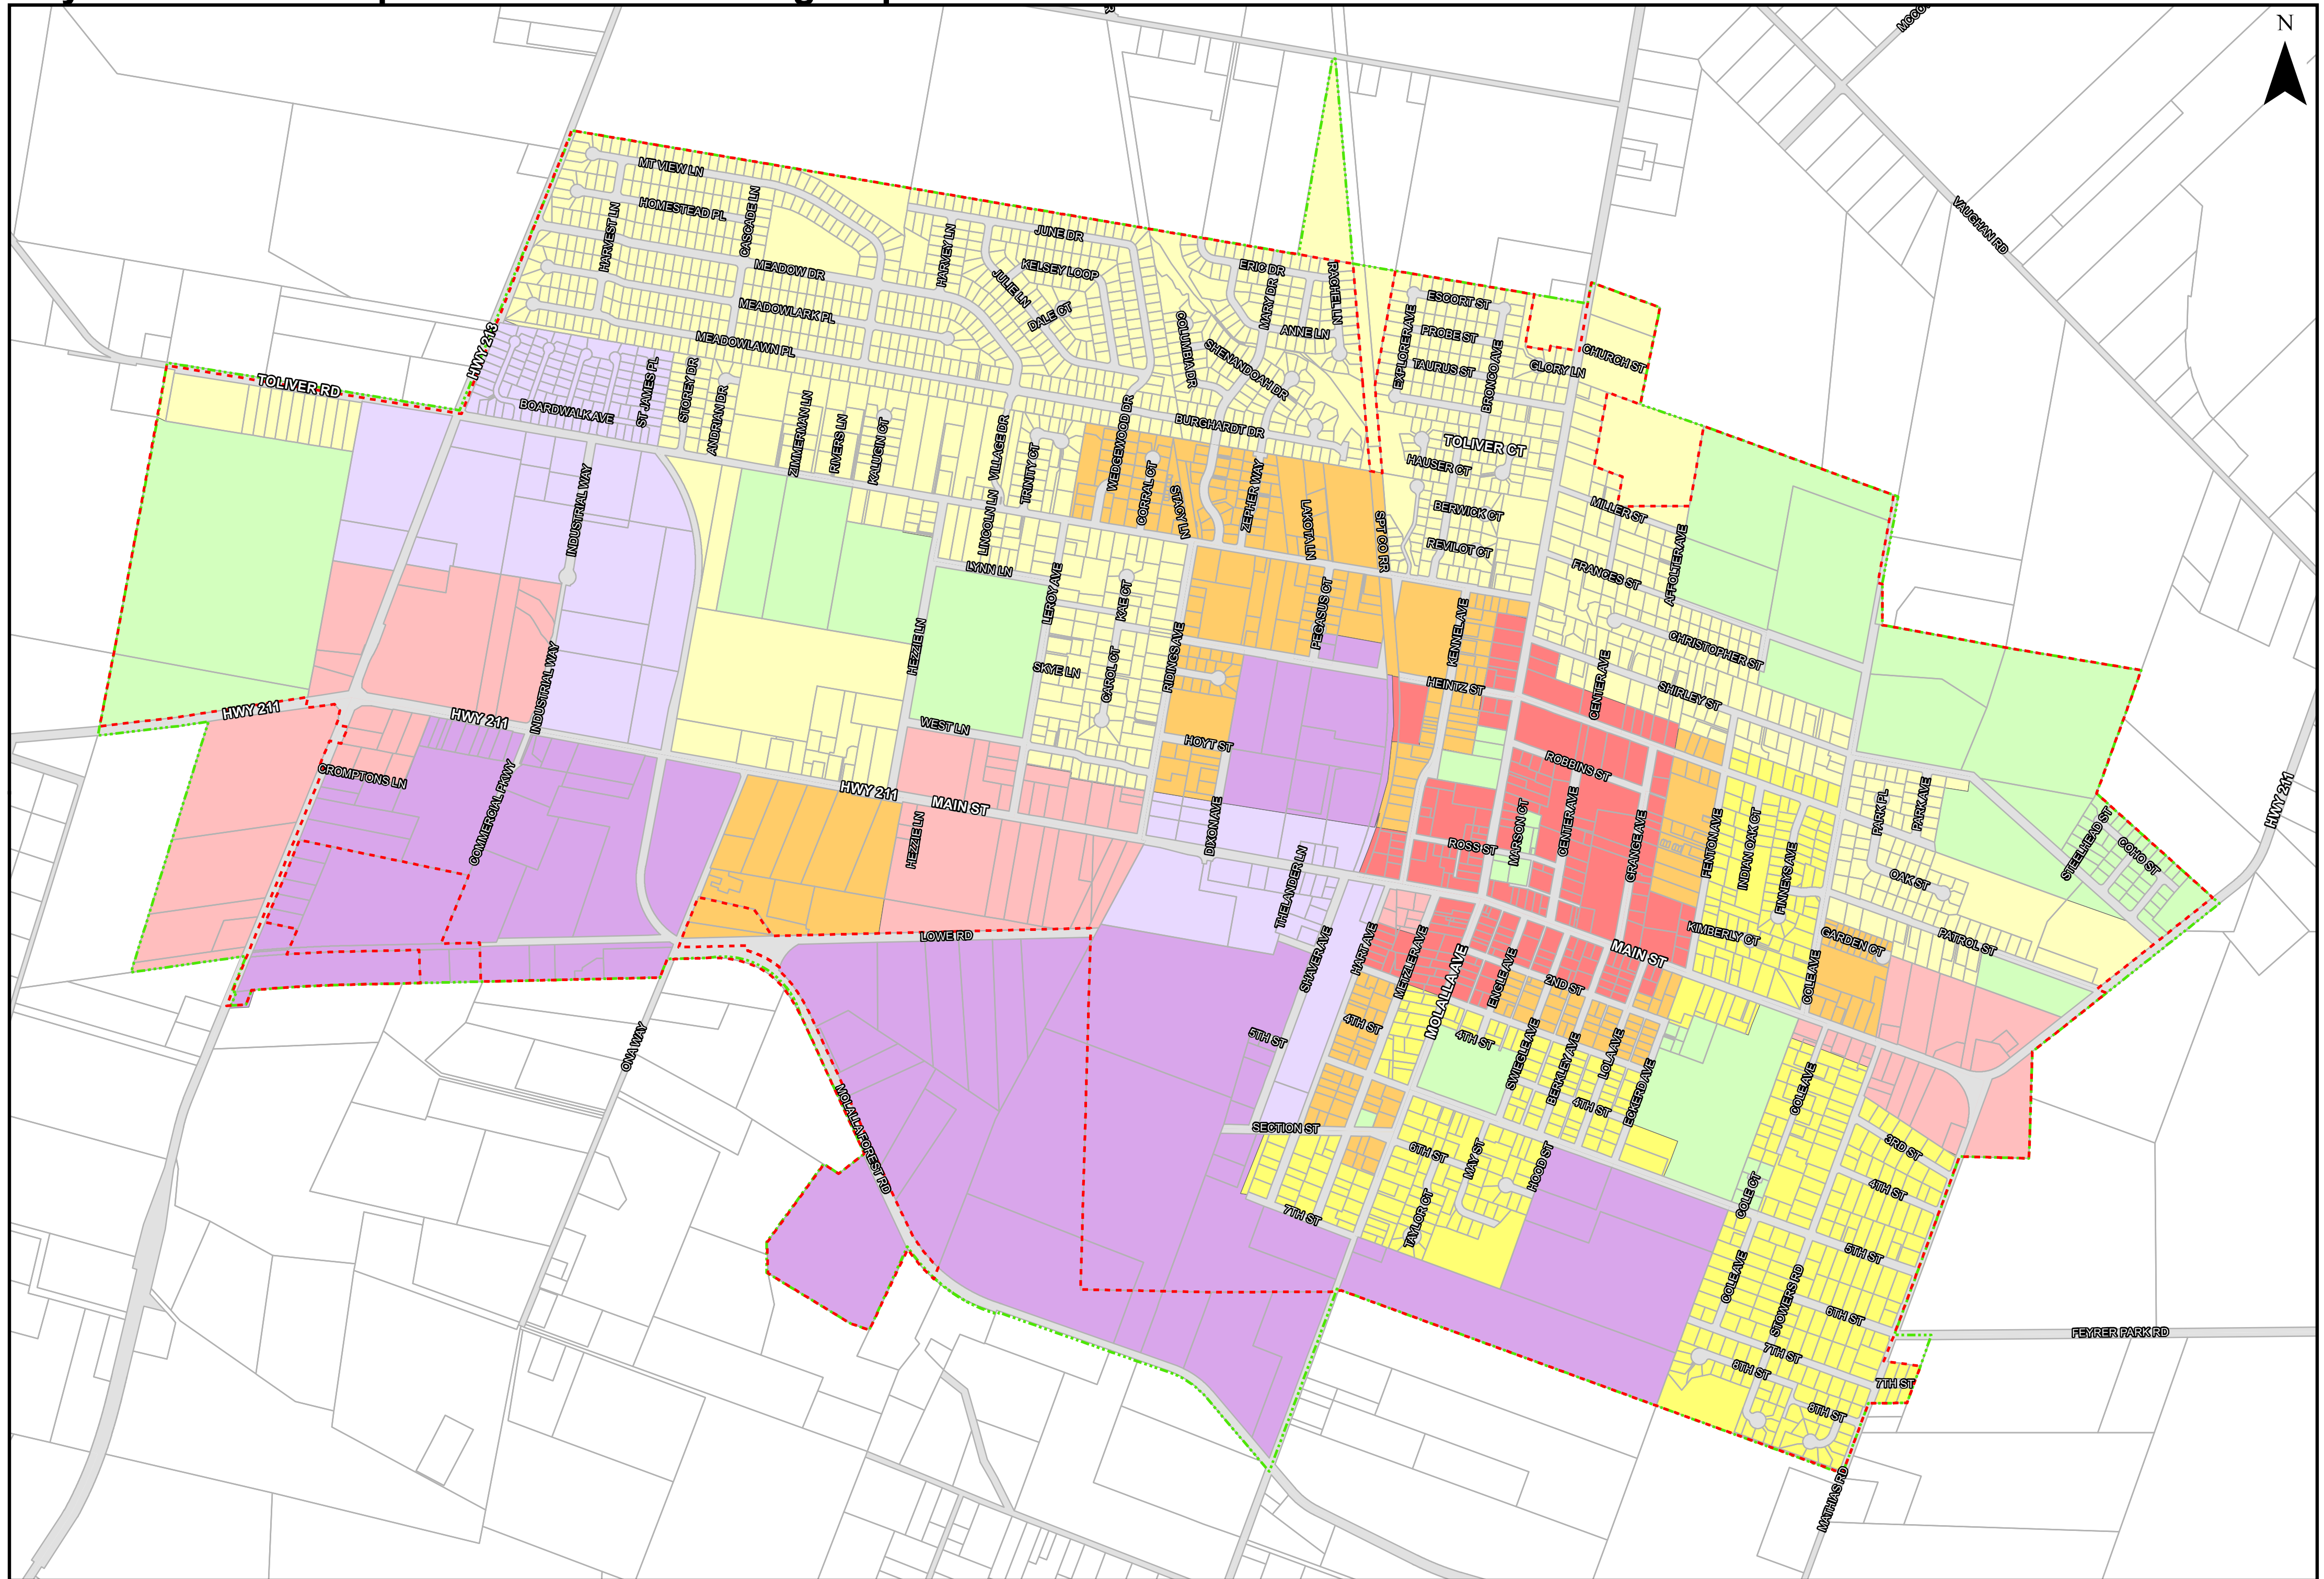

# City Of Molalla Comprehensive Plan Zoning Map

## Zoning Districts

- |                                       |                              |                        |                       |
|---------------------------------------|------------------------------|------------------------|-----------------------|
| Low Density Residential (R-1)         | Public and Semi Public (PSP) | Light Industrial (M-1) | City Boundary         |
| Medium Density Residential (R-2)      | Central Commercial (C-1)     | Heavy Industrial (M-2) | Urban Growth Boundary |
| Medium-High Density Residential (R-3) | General Commercial (C-2)     |                        |                       |